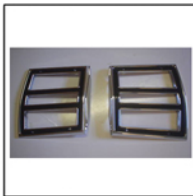

V164 \$63.00

Taillight Lens Assembly

Reproduction tail light / tail lamp lens and bezel. Fits ONLY 1967 Dodge Darts. Comes with gasket.

V360L LS \$234.90

V360R RS \$234.90

Taillight Lenses

Made to exact specs. Fits 1968 Dodge Darts Only. Sold as pair.

V455PR \$124.95

Taillight Lenses

Pair of taillight lenses fit 1970 DODGE DARTS ONLY

V236 \$274.90

Taillight Bezels

PAIR of chrome taillight / taillamp bezels. 1971 Plymouth GTX

V265L Left \$159.90

V265R Right \$159.90

V265PR \$299.90

Taillight Bezels

Excellent Reproduction of a Pair of tail light bezels for 1968 Dart

V617 \$224.95

Taillight Housing

Tail light housing fits 1969 Dodge Darts ONLY. Left or right side available