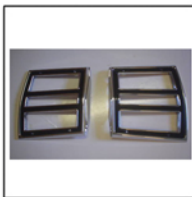

V164 \$63.00

Taillight Lens Assembly

Reproduction tail light / tail lamp lens and bezel. Fits ONLY 1967 Dodge Darts. Comes with gasket.

V360L LS \$234.90

V360R RS \$234.90

Taillight Lenses

Made to exact specs. Fits 1968 Dodge Darts Only. Sold as pair.

V455PR \$124.95

Taillight Lenses

Pair of taillight lenses fit 1970 DODGE DARTS ONLY

V236 \$274.90

Taillight Bezels

PAIR of chrome taillight / taillamp bezels. 1971 Plymouth GTX

V265L Left \$159.90

V265R Right \$159.90

V265PR \$299.90

Taillight Bezels

Excellent Reproduction of a Pair of tail light bezels for 1968 Dart

V617 \$224.95

Taillight Housing

Tail light housing fits 1969 Dodge Darts ONLY. Left or right side available